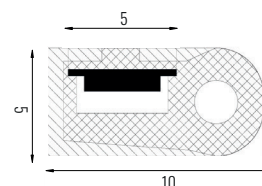

TECHNICAL DATA

TYPE

Professional STRIP LED for Outdoor & Indoor Lighting

PRO	CRI ≥ 80	
IP65		
220-240V 50/60Hz		25000h

DIMENSION DRAW

Model:	SMD STRIP LED 120LEDS/M
Led Color:	3000K
Location:	Exterior / Interior
System Power:	8W/M
CRI :	80
Lumen Output:	320Lm/M
Product Dimension:	10M/Roll - 50M/Roll
IP Code:	65
Frequency:	220-240V 50/60Hz